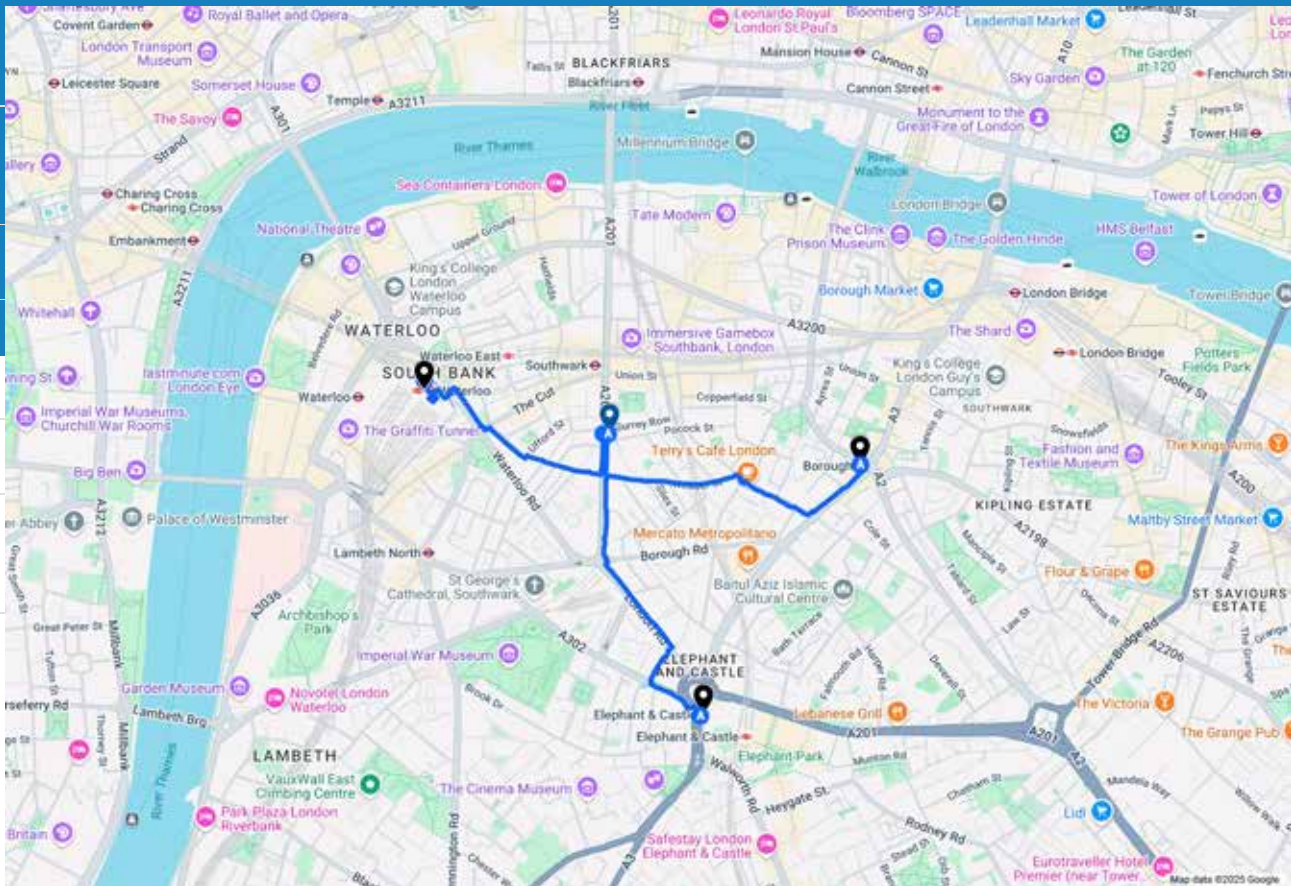

### Directions from Whites Dental Waterloo to Waterloo

- Whites Dental Waterloo
- Waterloo

### Borough Station

- Borough

### Directions from Borough to Whites Dental Waterloo

- Borough
- Whites Dental Waterloo

### Directions from Elephant & Castle to Whites Dental Waterloo

- Elephant & Castle
- Whites Dental Waterloo

Travel routes to Whites Dental Clinic in Waterloo, London, UK.

[my maps directions to Waterloo clinic link](#)